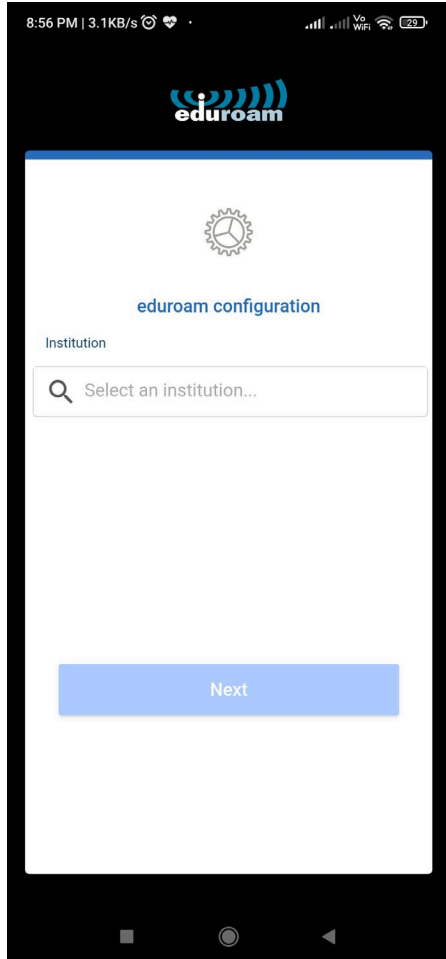

geteduroam to configure WiFi