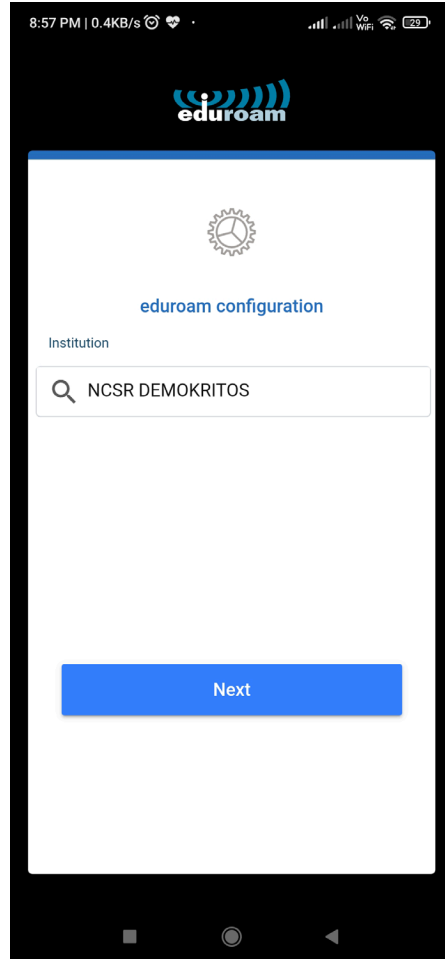

NCSR “D” users on Eduroam

Setup Instructions for Android

NATIONAL CENTRE FOR
SCIENTIFIC RESEARCH “DEMOKRITOS”

Configuration Instructions for Android

- 1) Google Play Application Installation: `geteduroam`
- 2) Use `geteduroam` to configure WiFi.
- 3) Test connection to the Eduroam NCSR “D” Network
- 4) Connect to the Eduroam Network from any location in the world

google play εγκατάσταση εφαρμογής: geteduroam

Google Play

geteduroam to configure WiFi

NCSR “D” users on Eduroam

Setup Instructions for Android

NATIONAL CENTRE FOR
SCIENTIFIC RESEARCH “DEMOKRITOS”