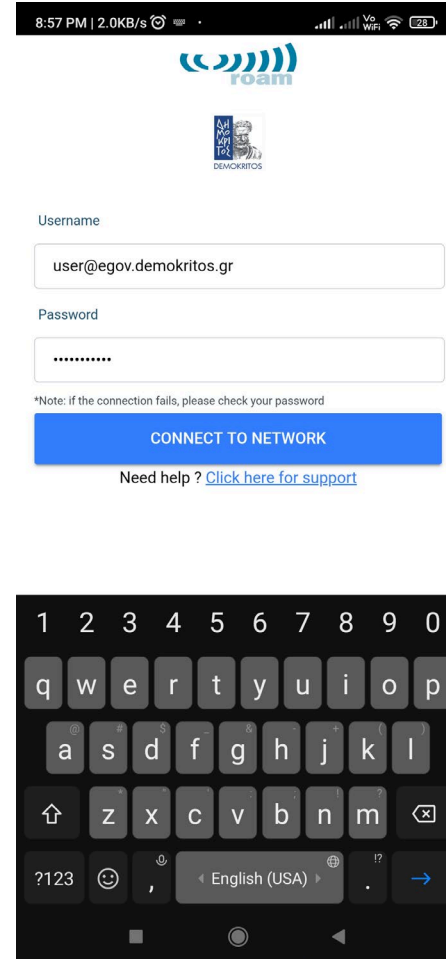

geteduroam to configure WiFi