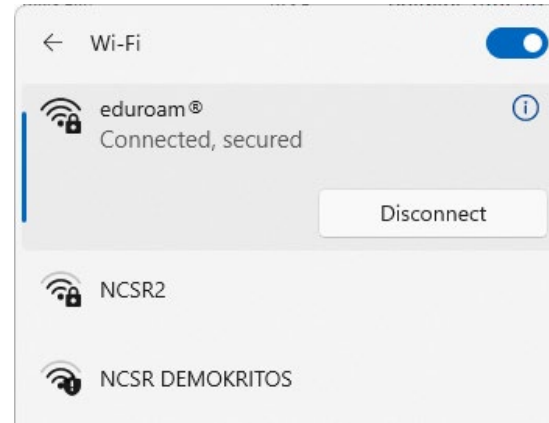

Σύνδεση στο Eduroam

Εάν δώσατε λάθος στοιχεία στην εγκατάσταση θα ζητηθεί username και password.
(email + email password)